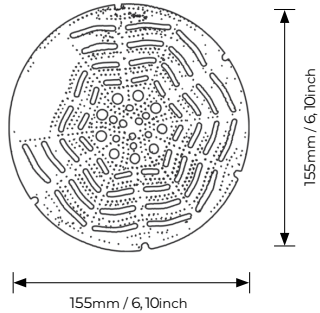

DATA SHEET

REF. TAMFRE, TAMMND,
TAMPRF, TAMJWA

URINAL SCREEN

GENERAL

DURATION: 30 days.

COMPOSITION: Unique piece of flexible material.

ACTUALTION METHOD: It releases a fragrance in contact with water or urine.

FUNCTION: Urinary filter. It avoids pipe obstruction.

AMBIENCE

TEPERATURE RANGE: 5 / 40°C.

HUMIDITY RANGE: 20-90%.

URINAL SCREEN

MOUNTING: Put it inside the urinal.

NET WEIGHT: 33g.

DIMENSIONS: 155mm diameter / 6, 10inch.