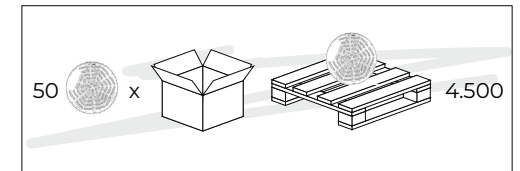

AVAILABLE FRAGRANCES

Orange: Tangerine

Red: Passion Fruits

Blue: Proflower

Gray: Just Washed

SCREEN ON PALLETS